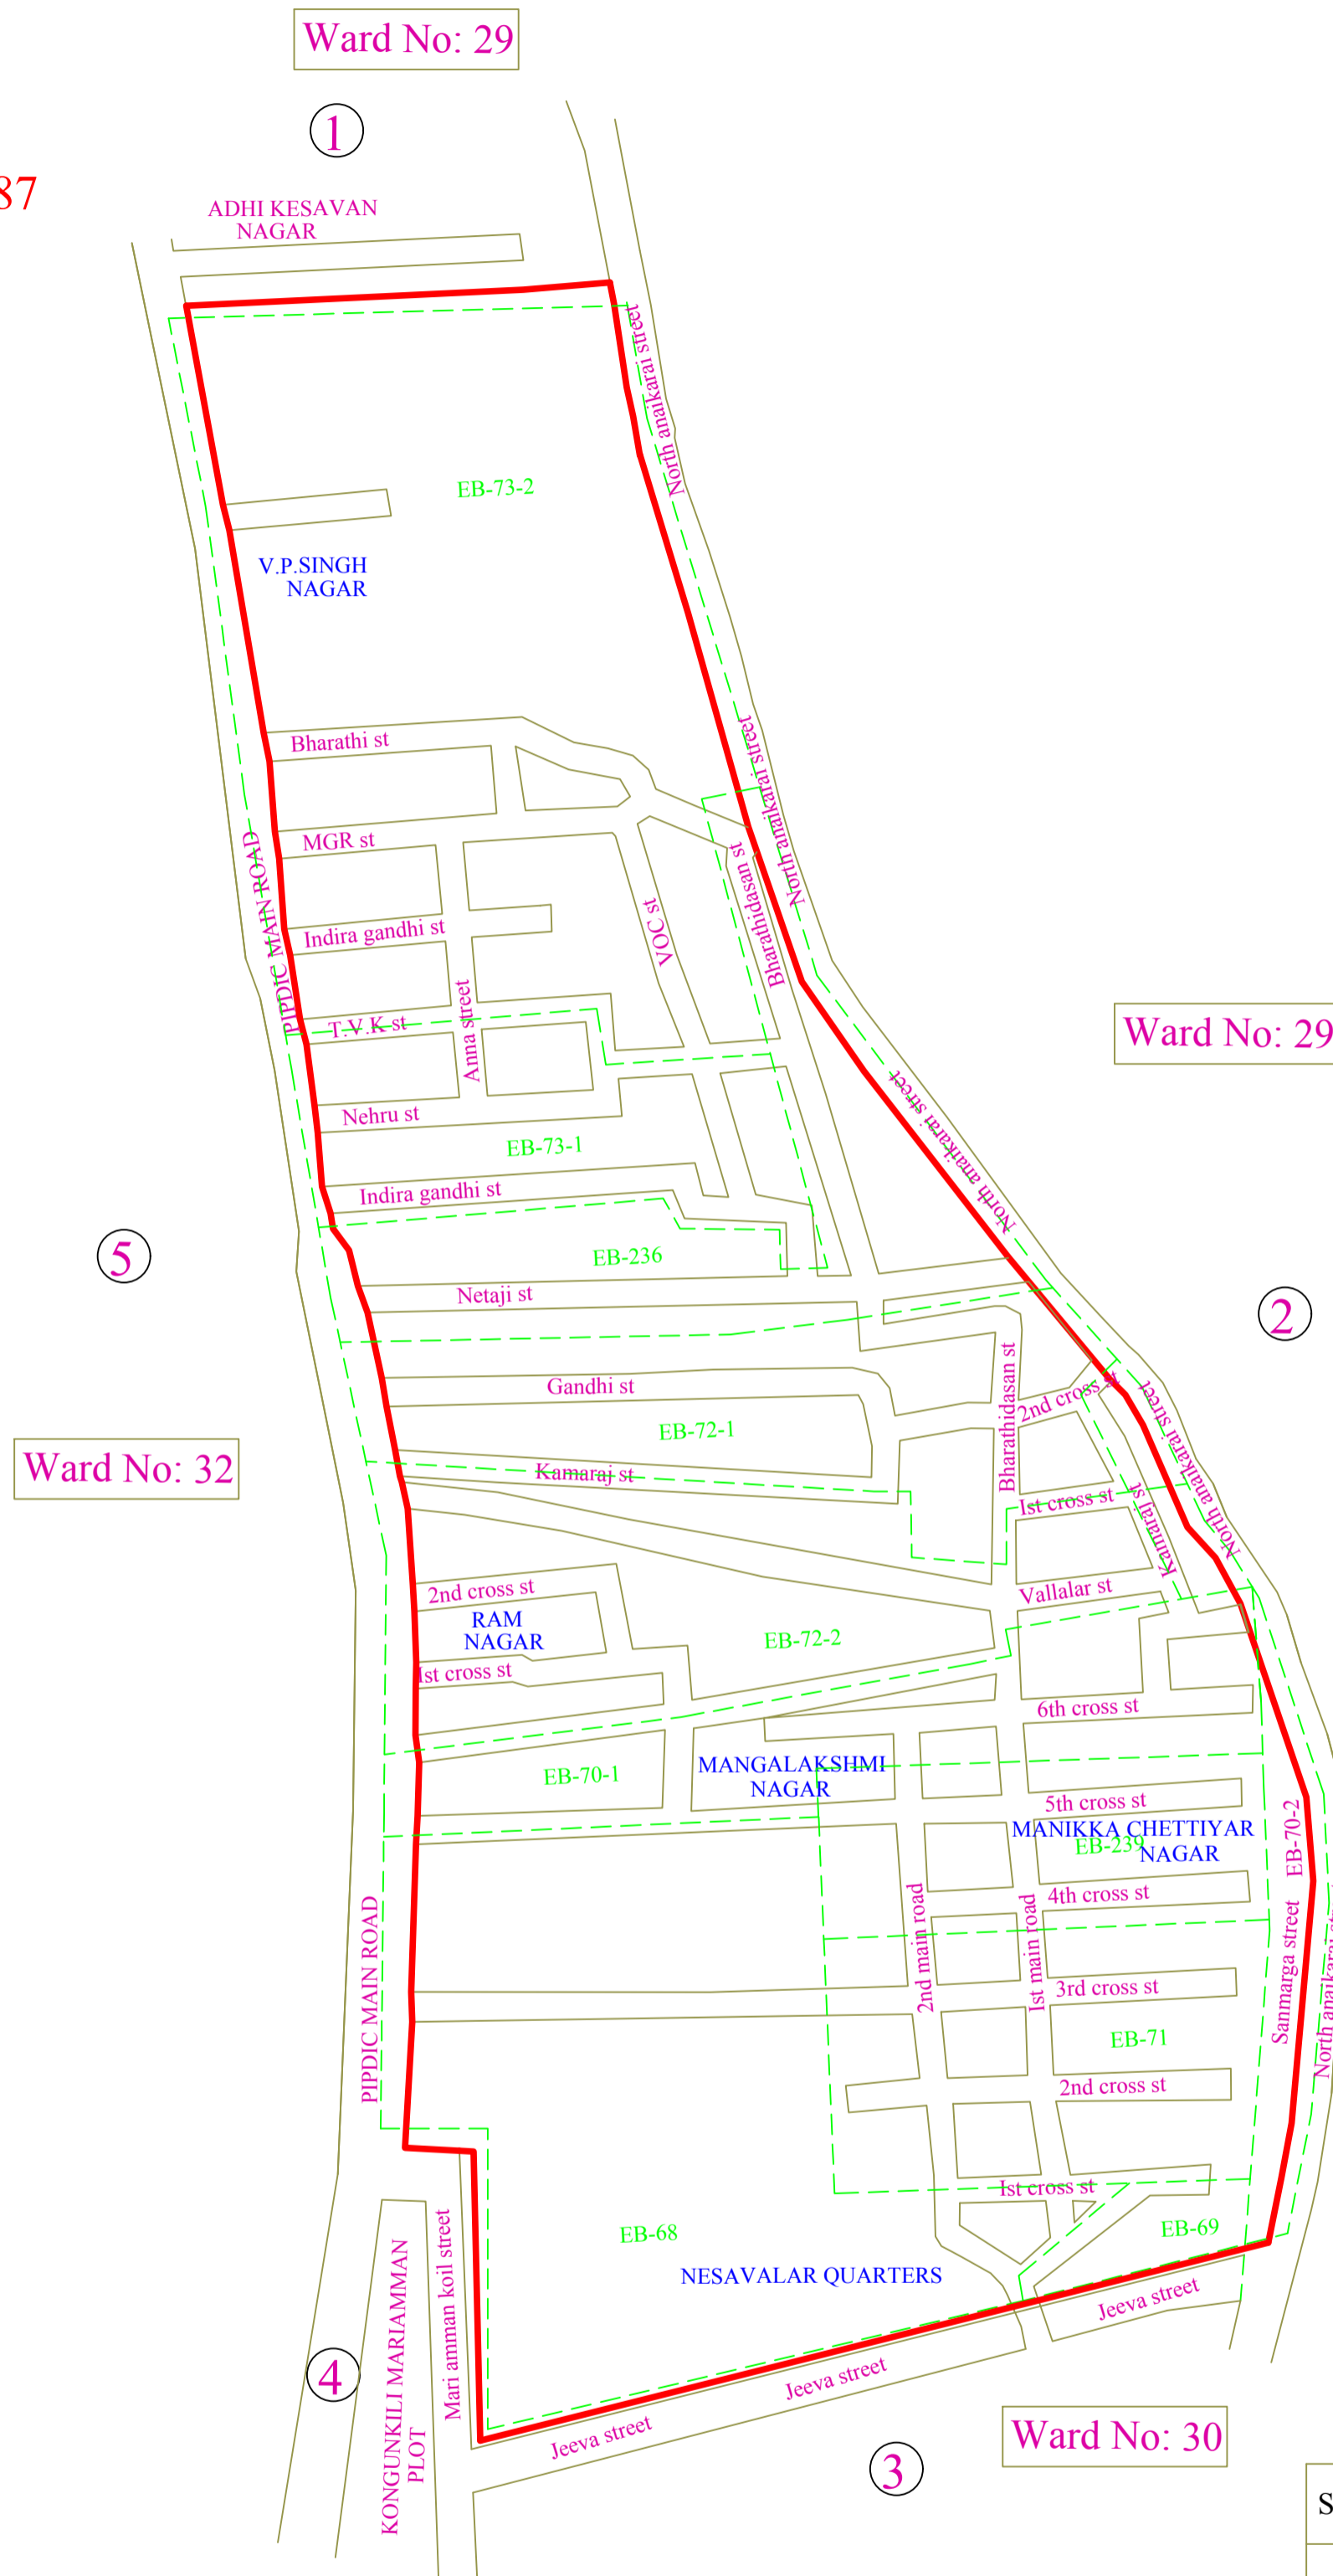

## Delimitation of Municipal Wards-2019

### Ward Map

WARD NAME : V.P. SINGH NAGAR

WARD NO : 28

POPULATION : 7387

#### LIST OF BOUNDARIES

Boundary No	Description of Boundaries	Direction in which Located
1	Back side of Adikesavan Nagar From PIPDIC Main Road to North anaikarai street	North
2	North anaikarai street (Western edge) From Adhikesavan Nagar back side to Back side Jeeva Street	East
3	Back side of Jeeva Street From North anaikarai street to Mariamman koil street	South
4	Back side of buildings at Marriamman koil street From Jeeva Street to PIPDIC Main Road	South West
5	PIPDIC Main Road (Eastern edge) From Mariamman Koil Street to Adhikesavan Nagar back side	West

Sl.No	Details of the Census Enumeration Blocks (EB) Covered in the ward		
	EB No	Population	Total Population
1	68	179	
2	69	782	
3	70-1	600	
4	70-2	667	
5	71	828	
6	72-1	849	
7	72-2	779	
8	73-1	555	
9	73-2	652	
10	236	623	
11	239	873	7387